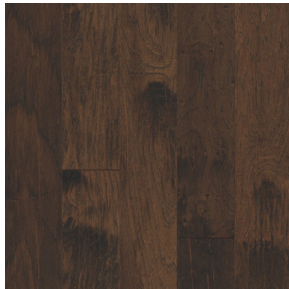

CAPELLA® HICKORY SCRAPE

A great value in scraped engineered hardwood.

- 5" wide planks showcase the bold, rustic look of Hickory
- Partially filled face, full of character – including knots and mineral streaks
- Choice of 5 popular colors
- 5 ply structure for proven structural stability
- Made in the USA

Capella® Hickory Scrape

Hickory

Warm Brown
ECHHR53L401H

Light Brown
ECHHR53L402H

Medium Brown
ECHHR53L403H

Brownd Black
ECHHR53L404H

Medium Gray
ECHHR53L405H

Capella® Hickory Scrape

THE NATURAL CHARACTER OF CAPELLA® HARDWOOD

Capella® Hardwood is abundant in natural character. In each carton, you can expect high color and character variation – each plank is unique in the type and amount of character featured. The grade of this product, classified as rustic, means the following natural characteristics of wood should be expected: Knots, Large Mineral Streaks and High Color Variation.