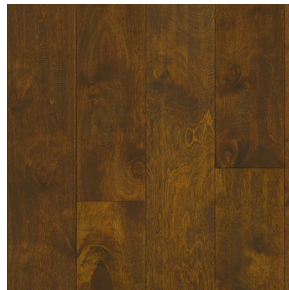

CAPELLA® BIRCH SCRAPE

A great value in scraped engineered hardwood.

- 5" wide planks showcasing the fine, curly grain of Birch
- Partially filled face, full of character - including knots and mineral streaks
- Choice of 5 colors, including popular Mocha and Gray options
- 6 ply structure for proven structural stability

2017 RECOMMENDED STYLE LIST

Capella® Birch Scrape

Birch

Wheat
ECBER53L401H 5"

Coffee
ECBER53L402H 5"

Chocolate
ECBER53L403H 5"

Mocha
ECBER53L404H 5"

Gray
ECBER53L405H 5"

Capella® Birch Scrape

PRODUCT AND WARRANTY INFORMATION

	CAPELLA SCRAPE ENGINEERED
SPECIES	Birch
WIDTH	5"
THICKNESS	3/8"
EDGE DETAIL	Pillowed Edges and Ends
BOARD-TO-BOARD VARIATION	High
LIGHT SENSITIVITY	Moderate
INSTALLATION	Glue, Staple, Float Below / On / Above Ground Level
WARRANTY	15-Year Limited Residential
FINISH	Low Gloss