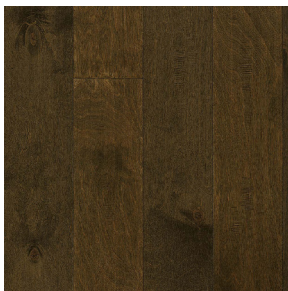

CAPELLA® BIRCH SCRAPE

A great value in scraped engineered hardwood.

- 5" wide planks showcasing the fine, curly grain of Birch
- Partially filled face, full of character - including knots and mineral streaks
- Choice of 5 colors, including popular Mocha and Gray options
- 6 ply structure for proven structural stability

2017 RECOMMENDED STYLE LIST

Capella® Birch Scrape

Birch

Wheat
ECBER53L401H 5"

Coffee
ECBER53L402H 5"

Chocolate
ECBER53L403H 5"

Mocha
ECBER53L404H 5"

Gray
ECBER53L405H 5"

Capella® Birch Scrape

PRODUCT AND WARRANTY INFORMATION

	CAPELLA SCRAPE ENGINEERED
SPECIES	Birch
WIDTH	5"
THICKNESS	3/8"
EDGE DETAIL	Pillowed Edges and Ends
BOARD-TO-BOARD VARIATION	High
LIGHT SENSITIVITY	Moderate
INSTALLATION	Glue, Staple, Float Below / On / Above Ground Level
WARRANTY	15-Year Limited Residential
FINISH	Low Gloss