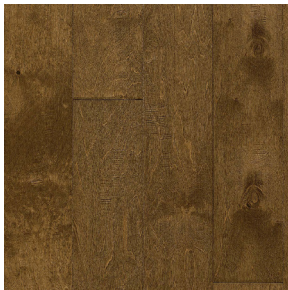

CAPELLA® BIRCH SCRAPE

A great value in scraped engineered hardwood.

- 5" wide planks showcasing the fine, curly grain of Birch
- Partially filled face, full of character - including knots and mineral streaks
- Choice of 5 colors, including popular Mocha and Gray options
- 6 ply structure for proven structural stability

2017 RECOMMENDED STYLE LIST

Capella® Birch Scrape

Birch

Wheat
ECBER53L401H 5"

Coffee
ECBER53L402H 5"

Chocolate
ECBER53L403H 5"

Mocha
ECBER53L404H 5"

Gray
ECBER53L405H 5"

Capella® Birch Scrape

PRODUCT AND WARRANTY INFORMATION

	CAPELLA SCRAPE ENGINEERED
SPECIES	Birch
WIDTH	5"
THICKNESS	3/8"
EDGE DETAIL	Pillowed Edges and Ends
BOARD-TO-BOARD VARIATION	High
LIGHT SENSITIVITY	Moderate
INSTALLATION	Glue, Staple, Float Below / On / Above Ground Level
WARRANTY	15-Year Limited Residential
FINISH	Low Gloss