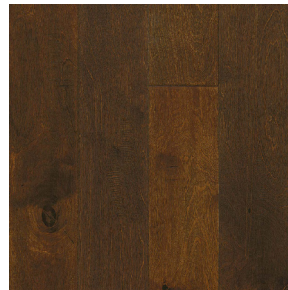

CAPELLA® BIRCH SCRAPE

A great value in scraped engineered hardwood.

- 5" wide planks showcasing the fine, curly grain of Birch
- Partially filled face, full of character - including knots and mineral streaks
- Choice of 5 colors, including popular Mocha and Gray options
- 6 ply structure for proven structural stability

2017 RECOMMENDED STYLE LIST

Capella® Birch Scrape

Birch

Wheat
ECBER53L401H 5"

Coffee
ECBER53L402H 5"

Chocolate
ECBER53L403H 5"

Mocha
ECBER53L404H 5"

Gray
ECBER53L405H 5"

Capella® Birch Scrape

PRODUCT AND WARRANTY INFORMATION

	CAPELLA SCRAPE ENGINEERED
SPECIES	Birch
WIDTH	5"
THICKNESS	3/8"
EDGE DETAIL	Pillowed Edges and Ends
BOARD-TO-BOARD VARIATION	High
LIGHT SENSITIVITY	Moderate
INSTALLATION	Glue, Staple, Float Below / On / Above Ground Level
WARRANTY	15-Year Limited Residential
FINISH	Low Gloss